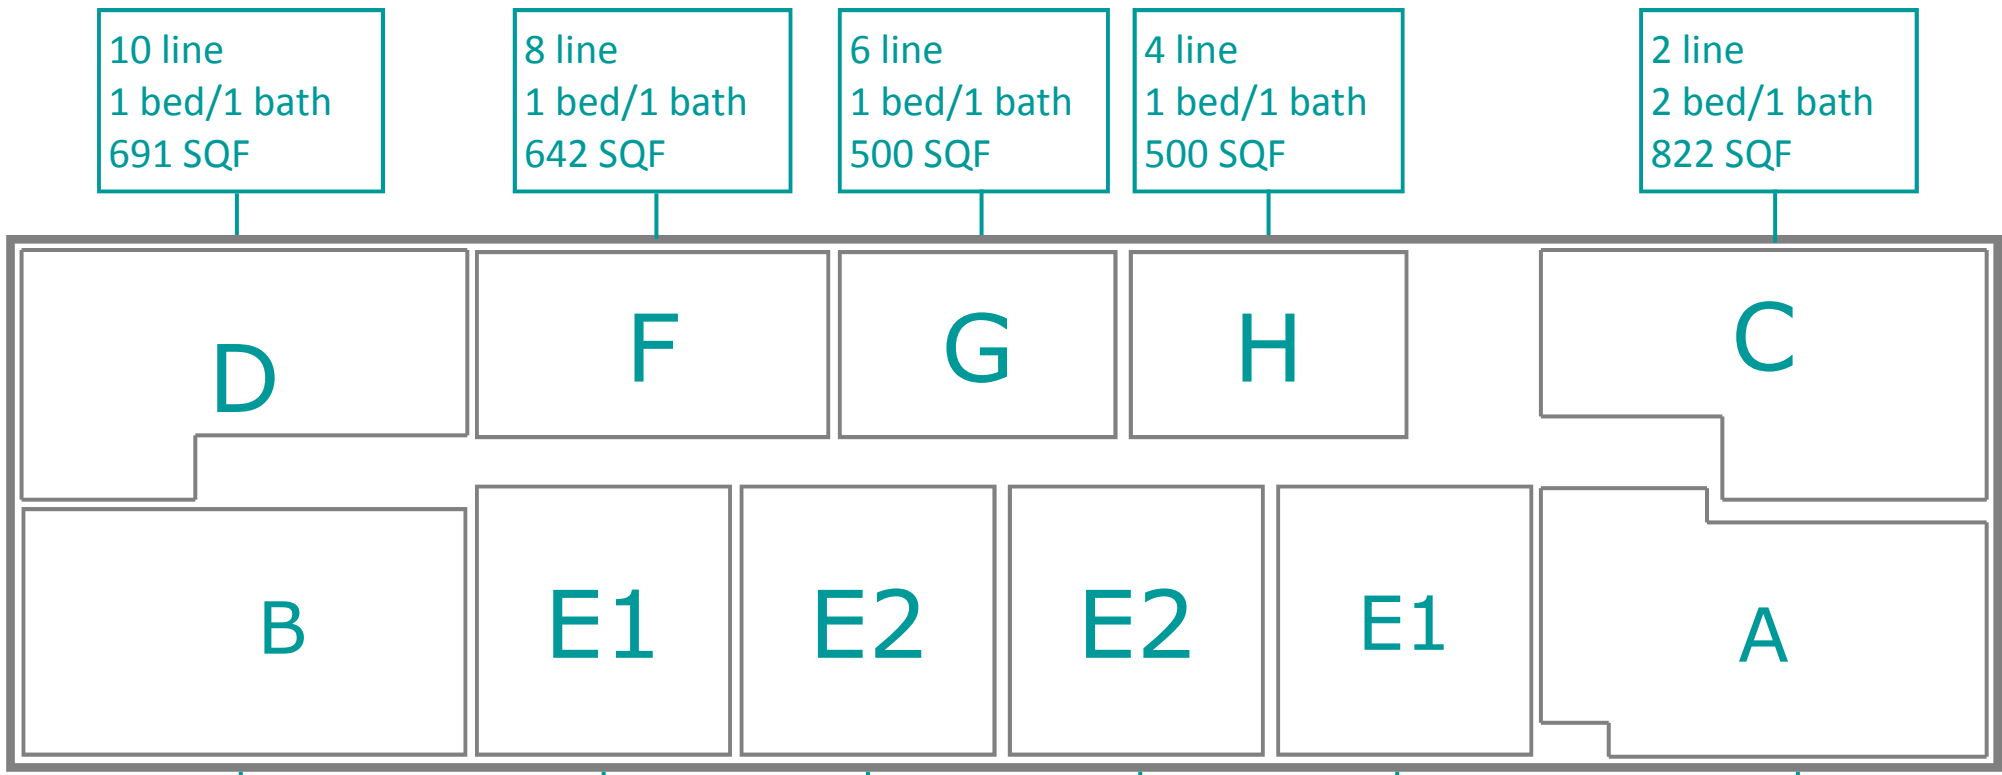

CENTRO

KEY PLAN

GUSMAN THEATRE

Flagler Street

SE 2° Ave

Brickell

SE 1° Street

Biscayne Boulevard